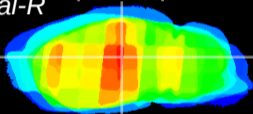

Coronal

Sagittal-R

Sagittal-L

ViBrism: CX30058
Horizontal

LG