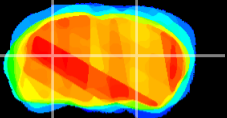

Coronal

Sagittal-R

Sagittal-L

ViBrism: CX30058
Horizontal

LG