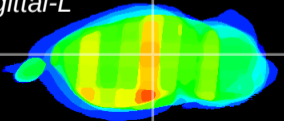

Coronal

Sagittal-R

Sagittal-L

ViBrism: CX30058
Horizontal

LG