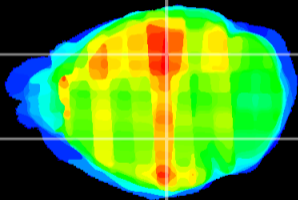

Coronal

Sagittal-R

Sagittal-L

ViBrism: CX30058
Horizontal

LG