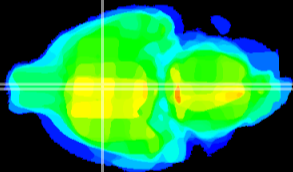

Coronal

Sagittal-R

Sagittal-L

ViBrisM: CX30060
Horizontal

SPa ventral