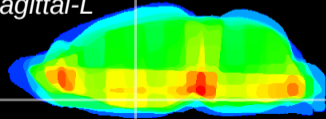

Coronal

Sagittal-R

Sagittal-L

ViBrisM: CX30060
Horizontal

SPa ventral