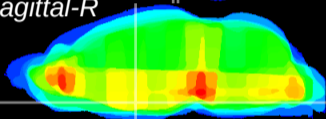

Coronal

Sagittal-R

Sagittal-L

ViBrisM: CX30060
Horizontal

SPa ventral