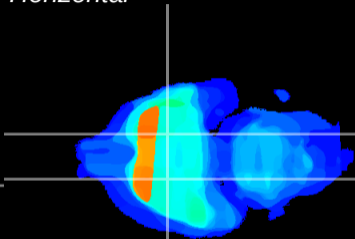

Coronal

Sagittal-R

Sagittal-L

ViBrism: CX30067
Horizontal

S0