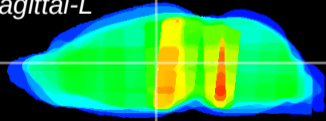

Coronal

Sagittal-R

Sagittal-L

ViBrism: CX30071
Horizontal

MD