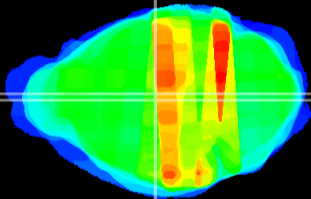

Coronal

Sagittal-R

Sagittal-L

ViBrism: CX30071
Horizontal

MD