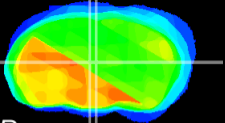

Coronal

Sagittal-R

Sagittal-L

ViBrism: CX30071
Horizontal

MD