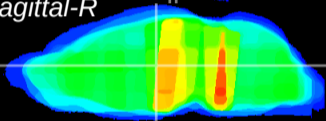

Coronal

Sagittal-R

Sagittal-L

ViBrism: CX30071
Horizontal

MD