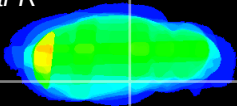

Coronal

Sagittal-R

Sagittal-L

ViBrism: CX30086
Horizontal

ventral S