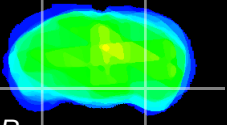

Coronal

Sagittal-R

Sagittal-L

ViBrism: CX30086
Horizontal

ventral S