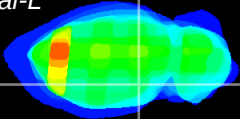

Coronal

Sagittal-R

Sagittal-L

ViBrism: CX30086
Horizontal

ventral S