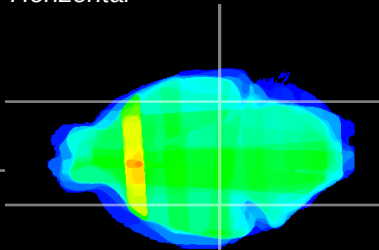

Coronal

Sagittal-R

Sagittal-L

ViBrism: CX30086
Horizontal

ventral S