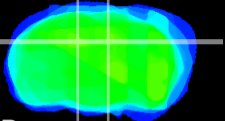

Coronal

Sagittal-R

Sagittal-L

ViBrism: CX30093
Horizontal

DG