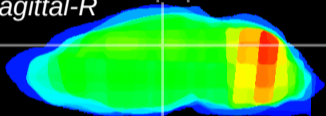

Coronal

Sagittal-R

Sagittal-L

ViBrism: CX30093
Horizontal

DG