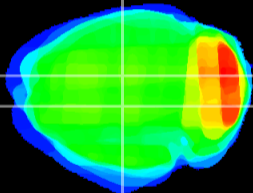

Coronal

Sagittal-R

Sagittal-L

ViBrism: CX30093
Horizontal

DG