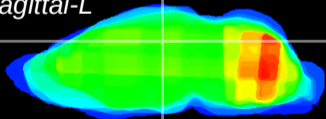

Coronal

Sagittal-R

Sagittal-L

ViBrism: CX30093
Horizontal

DG