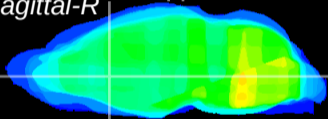

Coronal

Sagittal-R

Sagittal-L

ViBrism: CX30115
Horizontal

LS