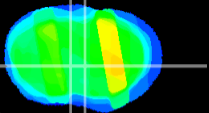

Coronal

Sagittal-R

Sagittal-L

ViBrism: CX30115
Horizontal

LS