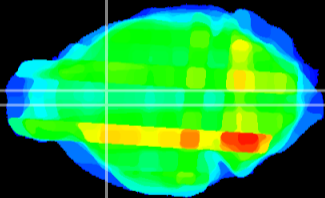

Coronal

Sagittal-R

Sagittal-L

ViBrism: CX30115
Horizontal

LS