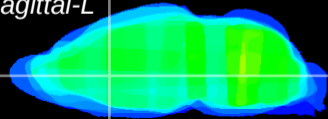

Coronal

Sagittal-R

Sagittal-L

ViBrism: CX30115
Horizontal

LS