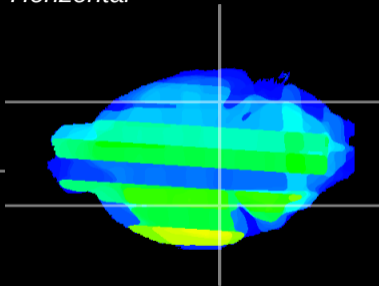

Coronal

Sagittal-R

Sagittal-L

ViBriSM: CX30120
Horizontal

ventral S