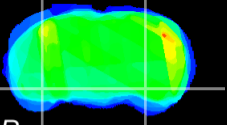

Coronal

Sagittal-R

Sagittal-L

ViBrism: CX30140
Horizontal