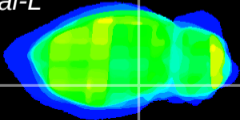

Coronal

Sagittal-R

Sagittal-L

ViBrism: CX30140
Horizontal