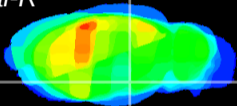

Coronal

Sagittal-R

Sagittal-L

ViBrism: CX30140
Horizontal