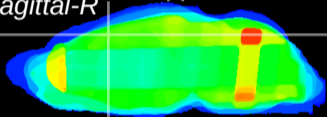

Coronal

Sagittal-R

Sagittal-L

ViBrism: CX30142
Horizontal

Cx motor