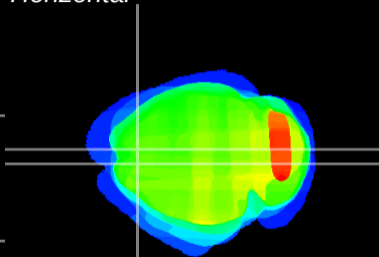

Coronal

Sagittal-R

Sagittal-L

ViBrism: CX30142
Horizontal

Cx motor