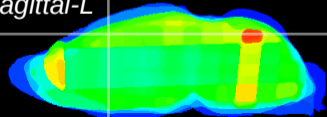

Coronal

Sagittal-R

Sagittal-L

ViBrism: CX30142
Horizontal

Cx motor