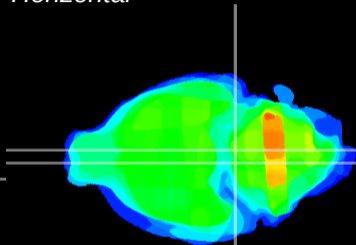

Coronal

Sagittal-R

Sagittal-L

ViBrism: CX30142
Horizontal

Pn