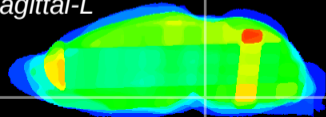

Coronal

Sagittal-R

Sagittal-L

ViBrism: CX30142
Horizontal

Pn