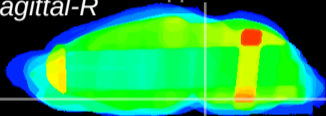

Coronal

Sagittal-R

Sagittal-L

ViBrism: CX30142
Horizontal

Pn