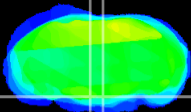

Coronal

Sagittal-R

Sagittal-L

ViBrism: CX30142
Horizontal

Pn