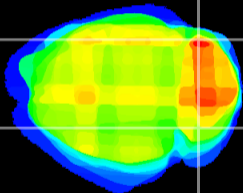

Coronal

Sagittal-R

Sagittal-L

ViBrism: CX30160
Horizontal

Cb lobe