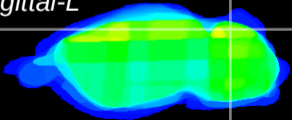

Coronal

Sagittal-R

Sagittal-L

ViBrism: CX30160
Horizontal

Cb lobe