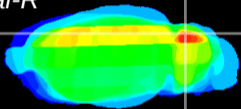

Coronal

Sagittal-R

Sagittal-L

ViBrism: CX30160
Horizontal

Cb lobe