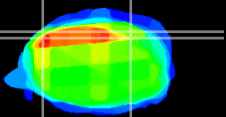

Coronal

Sagittal-R

Sagittal-L

ViBrism: CX30160
Horizontal

Cb lobe