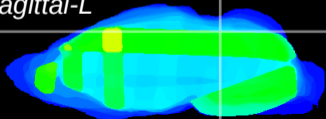

Coronal

Sagittal-R

Sagittal-L

ViBrisM: CX30161
Horizontal

IC