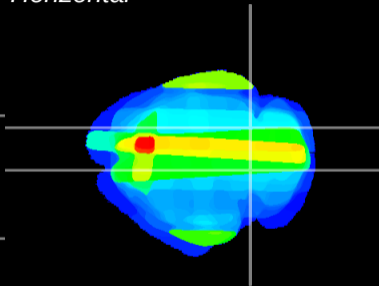

Coronal

Sagittal-R

Sagittal-L

ViBrisM: CX30161
Horizontal

IC