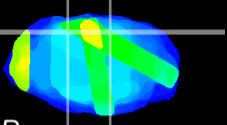

Coronal

Sagittal-R

Sagittal-L

ViBrisM: CX30161
Horizontal

IC