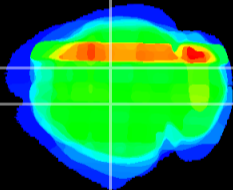

Coronal

Sagittal-R

Sagittal-L

ViBrism: CX30163
Horizontal

CA1