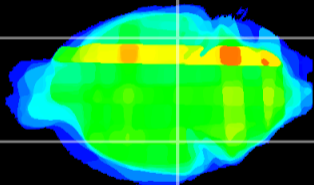

Coronal

Sagittal-R

Sagittal-L

ViBrism: CX30163
Horizontal

ventral S