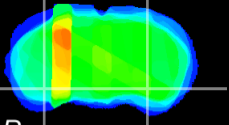

Coronal

Sagittal-R

Sagittal-L

ViBrism: CX30163
Horizontal

ventral S