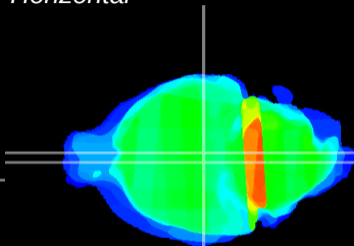

Coronal

Sagittal-R

Sagittal-L

ViBrism: CX30178
Horizontal

M