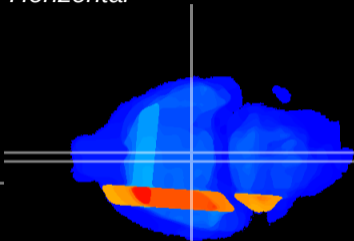

Coronal

Sagittal-R

Sagittal-L

ViBrism: CX30184
Horizontal

VMH