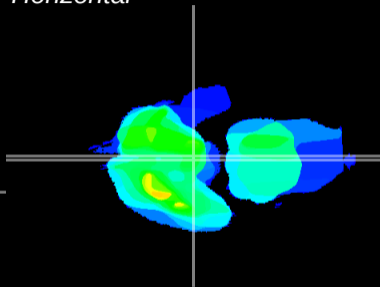

Coronal

Sagittal-R

Sagittal-L

ViBrism: CX30188
Horizontal

ME