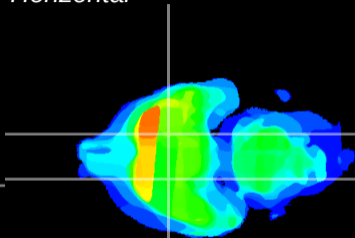

Coronal

Sagittal-R

Sagittal-L

ViBrisM: CX30194
Horizontal

S0