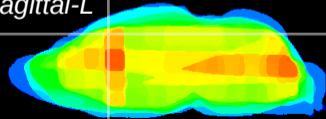

Coronal

Sagittal-R

Sagittal-L

ViBriSm: CX30205
Horizontal

Cx motor