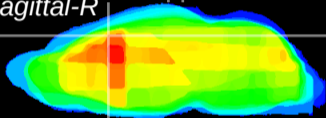

Coronal

Sagittal-R

Sagittal-L

ViBriSm: CX30205
Horizontal

Cx motor