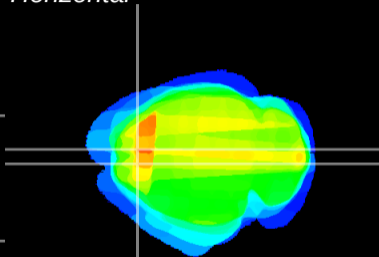

Coronal

Sagittal-R

Sagittal-L

ViBriSm: CX30205
Horizontal

Cx motor