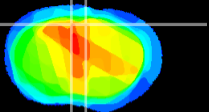

Coronal

Sagittal-R

Sagittal-L

ViBriSm: CX30205
Horizontal

Cx motor