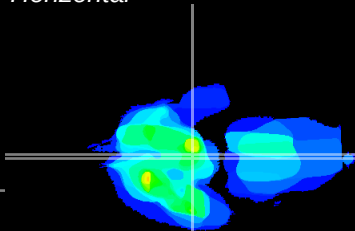

*Coronal*

*Sagittal-R*

*Sagittal-L*

ViBrism: CX30216  
*Horizontal*

ME