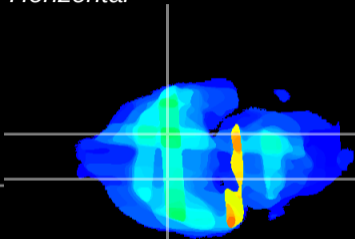

*Coronal*

*Sagittal-R*

*Sagittal-L*

ViBrism: CX30224  
*Horizontal*

S0