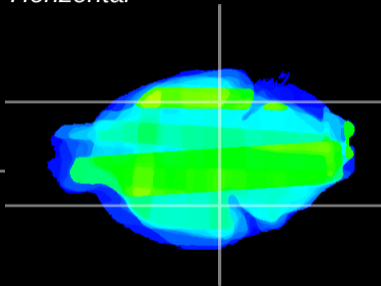

Coronal

Sagittal-R

Sagittal-L

ViBrisM: CX30225
Horizontal

ventral S