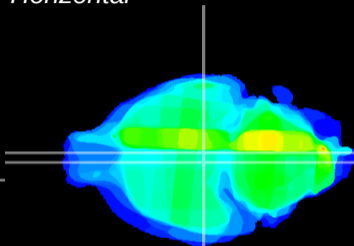

Coronal

Sagittal-R

Sagittal-L

ViBrism: CX30243
Horizontal

M