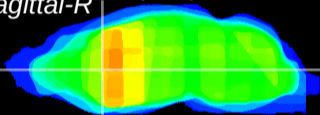

Coronal

Sagittal-R

Sagittal-L

ViBris: CX30246
Horizontal

CPU medial