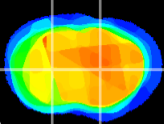

Coronal

Sagittal-R

Sagittal-L

ViBris: CX30246
Horizontal

CPU medial