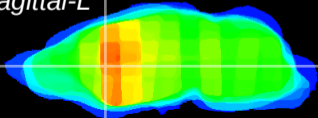

Coronal

Sagittal-R

Sagittal-L

ViBris: CX30246
Horizontal

CPU medial