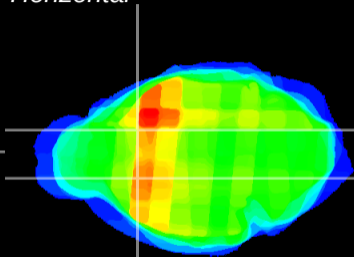

Coronal

Sagittal-R

Sagittal-L

ViBris: CX30246
Horizontal

CPU medial