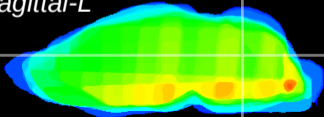

Coronal

Sagittal-R

Sagittal-L

ViBrism: CX30247
Horizontal

Cb nucleus