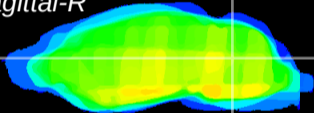

Coronal

Sagittal-R

Sagittal-L

ViBrism: CX30247
Horizontal

Cb nucleus