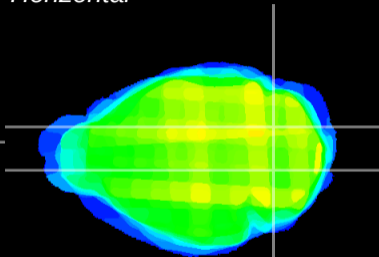

Coronal

Sagittal-R

Sagittal-L

ViBrism: CX30247
Horizontal

Cb nucleus