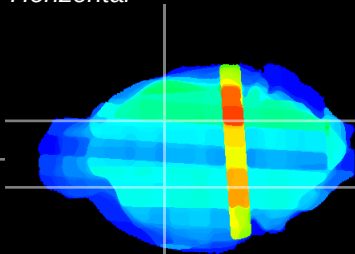

Coronal

Sagittal-R

Sagittal-L

ViBrism: CX30265
Horizontal

GP