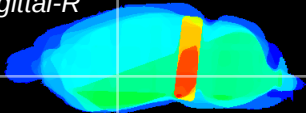

Coronal

Sagittal-R

Sagittal-L

ViBrism: CX30265
Horizontal

GP