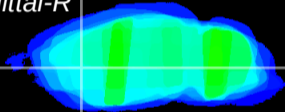

Coronal

Sagittal-R

Sagittal-L

ViBris: CX30272
Horizontal

CPU lateral