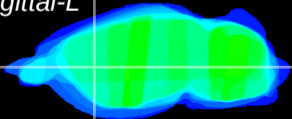

Coronal

Sagittal-R

Sagittal-L

ViBris: CX30272
Horizontal

CPU lateral