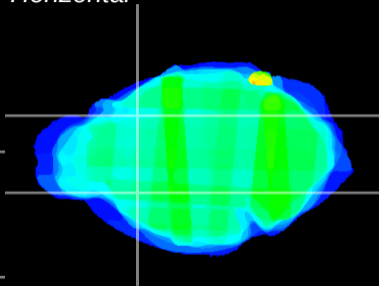

Coronal

Sagittal-R

Sagittal-L

ViBris: CX30272
Horizontal

CPU lateral