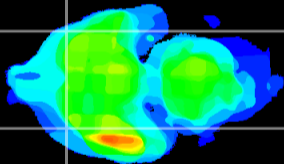

Coronal

Sagittal-R

Sagittal-L

ViBrism: CX30274
Horizontal

Pir