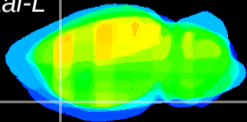

Coronal

Sagittal-R

Sagittal-L

ViBrism: CX30274
Horizontal

Pir