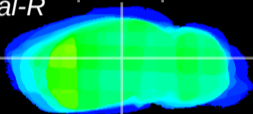

*Coronal*

*Sagittal-R*

*Sagittal-L*

ViBrism: CX30277  
*Horizontal*

LG