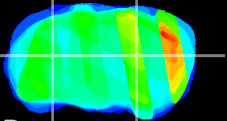

*Coronal*

*Sagittal-R*

*Sagittal-L*

ViBrism: CX30277  
*Horizontal*

LG