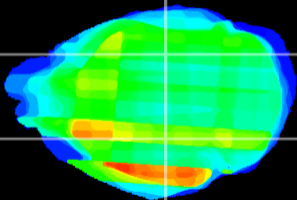

*Coronal*

*Sagittal-R*

*Sagittal-L*

ViBrism: CX30277  
*Horizontal*

LG