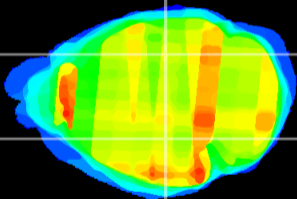

Coronal

Sagittal-R

Sagittal-L

ViBrism: CX30279
Horizontal

LG