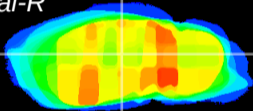

Coronal

Sagittal-R

Sagittal-L

ViBrism: CX30279
Horizontal

LG