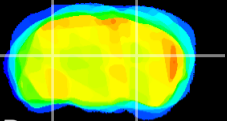

Coronal

Sagittal-R

Sagittal-L

ViBrism: CX30279
Horizontal

LG