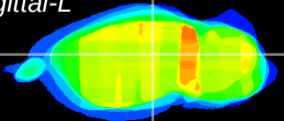

Coronal

Sagittal-R

Sagittal-L

ViBrism: CX30279
Horizontal

LG