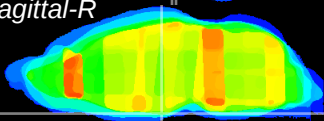

*Coronal*

*Sagittal-R*

*Sagittal-L*

ViBrism: CX30279  
*Horizontal*

ME