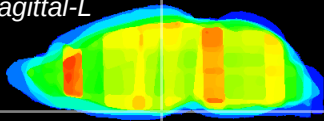

*Coronal*

*Sagittal-R*

*Sagittal-L*

ViBrism: CX30279  
*Horizontal*

ME