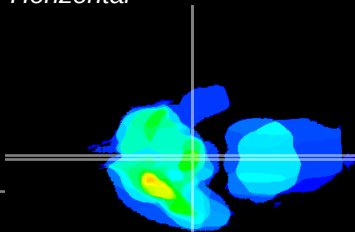

*Coronal*

*Sagittal-R*

*Sagittal-L*

ViBrism: CX30279  
*Horizontal*

ME