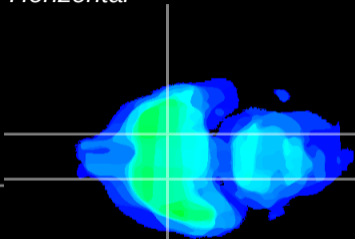

Coronal

Sagittal-R

Sagittal-L

ViBrisM: CX30286
Horizontal

S0