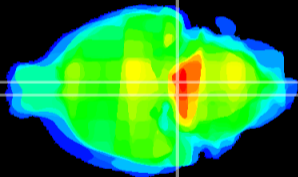

Coronal

Sagittal-R

Sagittal-L

ViBrism: CX30295
Horizontal

Pn