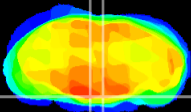

Coronal

Sagittal-R

Sagittal-L

ViBrism: CX30295
Horizontal

Pn