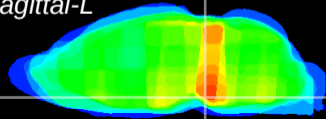

Coronal

Sagittal-R

Sagittal-L

ViBrism: CX30295
Horizontal

Pn