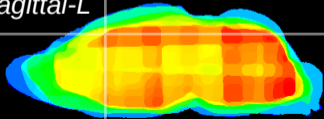

Coronal

Sagittal-R

Sagittal-L

ViBris: CX30304  
Horizontal

Cx motor