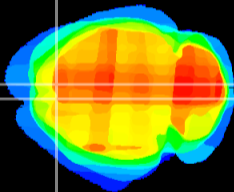

Coronal

Sagittal-R

Sagittal-L

ViBris: CX30304  
Horizontal

Cx motor