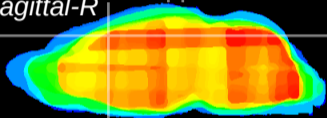

Coronal

Sagittal-R

Sagittal-L

ViBris: CX30304  
Horizontal

Cx motor