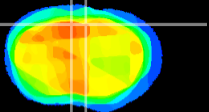

Coronal

Sagittal-R

Sagittal-L

ViBris: CX30304  
Horizontal

Cx motor