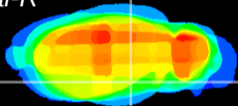

Coronal

Sagittal-R

Sagittal-L

ViBrisM: CX30304
Horizontal

ventral S