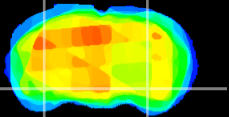

Coronal

Sagittal-R

Sagittal-L

ViBrisM: CX30304
Horizontal

ventral S