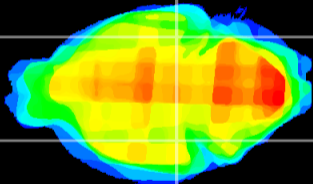

Coronal

Sagittal-R

Sagittal-L

ViBrisM: CX30304
Horizontal

ventral S