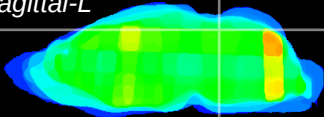

Coronal

Sagittal-R

Sagittal-L

ViBrism: CX30308
Horizontal

IC