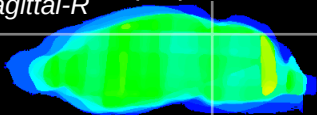

Coronal

Sagittal-R

Sagittal-L

ViBrism: CX30308
Horizontal

IC