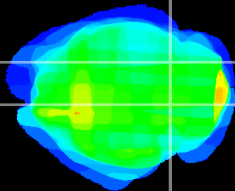

Coronal

Sagittal-R

Sagittal-L

ViBrism: CX30308
Horizontal

IC