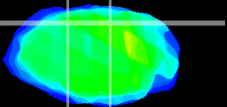

Coronal

Sagittal-R

Sagittal-L

ViBrism: CX30308
Horizontal

IC