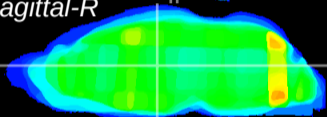

Coronal

Sagittal-R

Sagittal-L

ViBrism: CX30308
Horizontal

MD