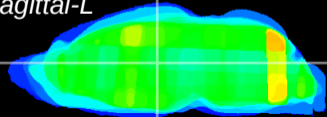

Coronal

Sagittal-R

Sagittal-L

ViBrism: CX30308
Horizontal

MD