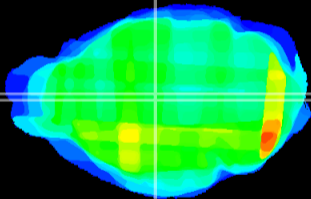

Coronal

Sagittal-R

Sagittal-L

ViBrism: CX30308
Horizontal

MD