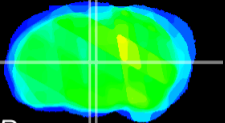

Coronal

Sagittal-R

Sagittal-L

ViBrism: CX30308
Horizontal

MD