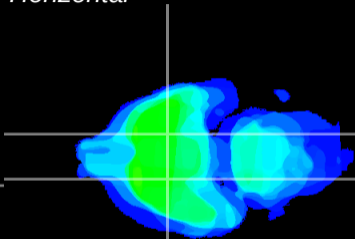

Coronal

Sagittal-R

Sagittal-L

ViBriSM: CX30309
Horizontal

S0