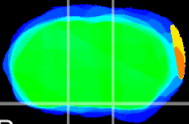

Coronal

Sagittal-R

Sagittal-L

ViBriSM: CX30309
Horizontal

S0