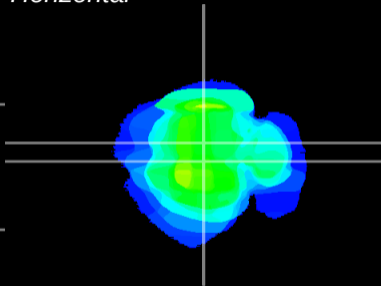

Coronal

Sagittal-R

Sagittal-L

ViBrisM: CX30325
Horizontal

RS