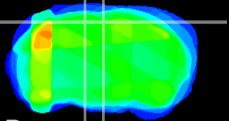

Coronal

Sagittal-R

Sagittal-L

ViBrisM: CX30325
Horizontal

RS