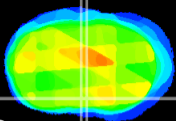

Coronal

Sagittal-R

Sagittal-L

ViBrism: CX30331
Horizontal

MPA