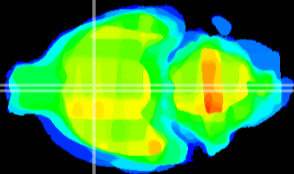

Coronal

Sagittal-R

Sagittal-L

ViBrism: CX30331
Horizontal

MPA