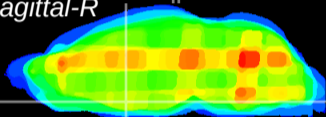

Coronal

Sagittal-R

Sagittal-L

ViBrism: CX30331
Horizontal

MPA