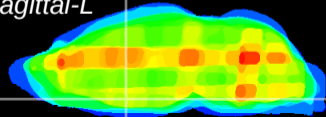

Coronal

Sagittal-R

Sagittal-L

ViBrism: CX30331
Horizontal

MPA