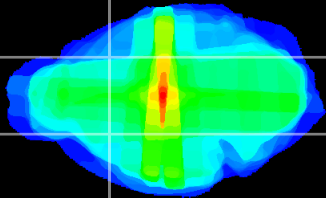

Coronal

Sagittal-R

Sagittal-L

ViBrism: CX30335
Horizontal

CPU lateral