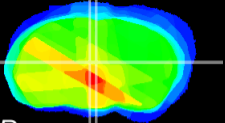

Coronal

Sagittal-R

Sagittal-L

ViBrism: CX30335
Horizontal

MD