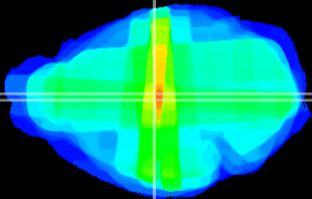

Coronal

Sagittal-R

Sagittal-L

ViBrism: CX30335
Horizontal

MD