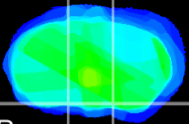

Coronal

Sagittal-R

Sagittal-L

ViBrism: CX30335
Horizontal

S0