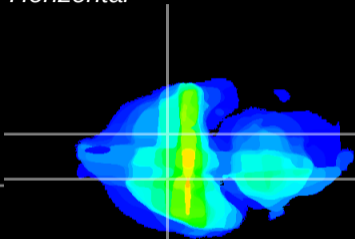

Coronal

Sagittal-R

Sagittal-L

ViBrism: CX30335
Horizontal

S0