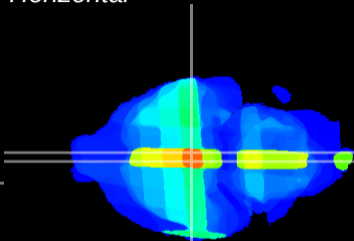

Coronal

Sagittal-R

Sagittal-L

ViBrism: CX30346
Horizontal

VMH