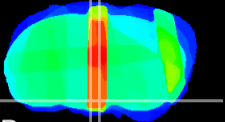

Coronal

Sagittal-R

Sagittal-L

ViBrism: CX30346
Horizontal

VMH