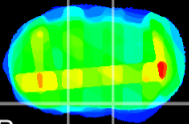

*Coronal*

*Sagittal-R*

*Sagittal-L*

ViBrism: CX30347  
*Horizontal*

S0