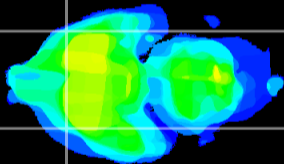

Coronal

Sagittal-R

Sagittal-L

ViBrism: CX30354
Horizontal

Pir