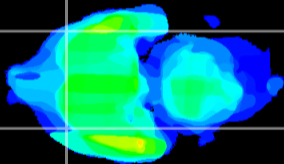

*Coronal*

*Sagittal-R*

*Sagittal-L*

ViBrism: CX30355  
*Horizontal*

Pir