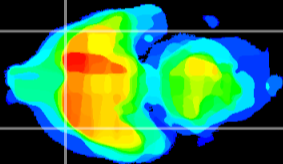

*Coronal*

*Sagittal-R*

*Sagittal-L*

ViBrism: CX30359  
*Horizontal*

Pir