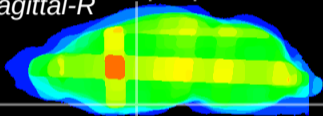

Coronal

Sagittal-R

Sagittal-L

ViBrisM: CX30364
Horizontal

S0