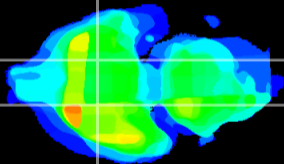

Coronal

Sagittal-R

Sagittal-L

ViBrisM: CX30364
Horizontal

S0