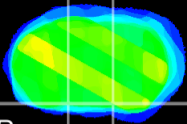

Coronal

Sagittal-R

Sagittal-L

ViBrisM: CX30364
Horizontal

S0