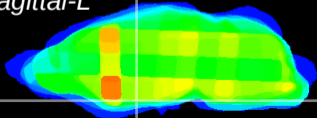

Coronal

Sagittal-R

Sagittal-L

ViBrisM: CX30364
Horizontal

S0